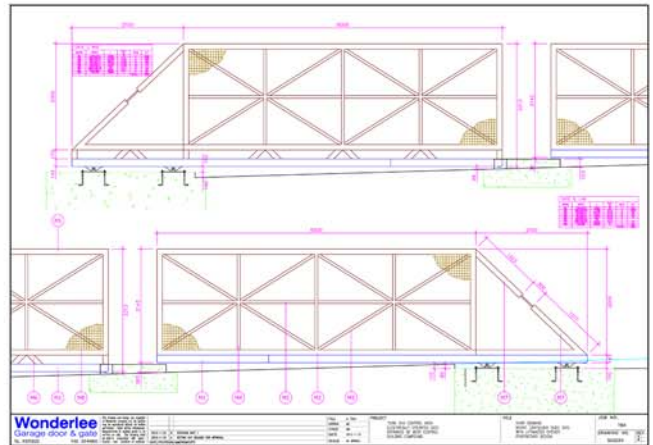

Cantilever gate

No wheels, no track, ideal for large entrance with sloping floor lever

General setting out

Gate setting out

Fixing detail

Wheel & rollers

Installation detail

Production drawing