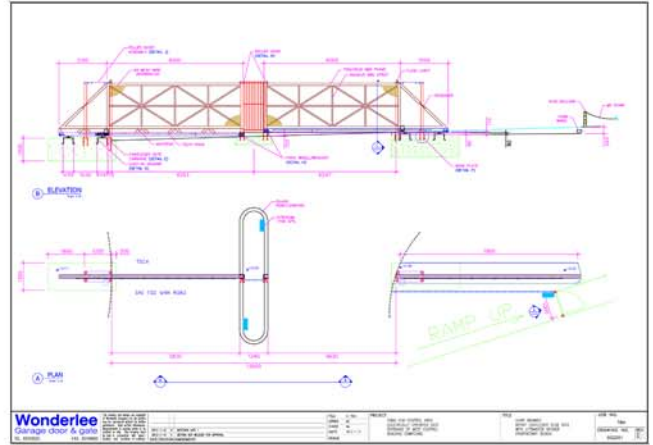

Cantilever gate

No wheels, no track, ideal for large entrance with sloping floor lever

General setting out

Gate setting out

Fixing detail

Wheel & rollers

Installation detail

Production drawing