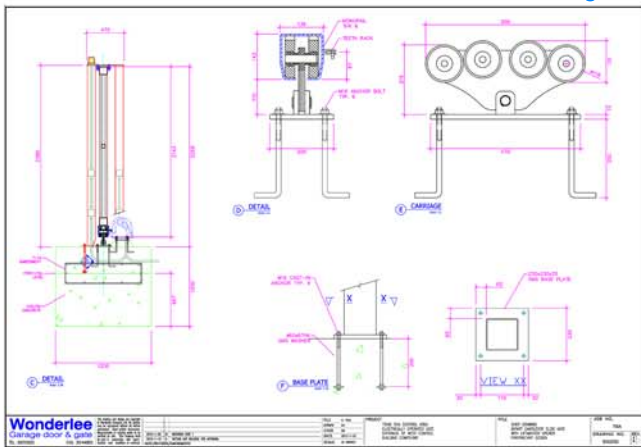

Cantilever gate

No wheels, no track, ideal for large entrance with sloping floor lever

General setting out

Gate setting out

Fixing detail

Wheel & rollers

Installation detail

Production drawing