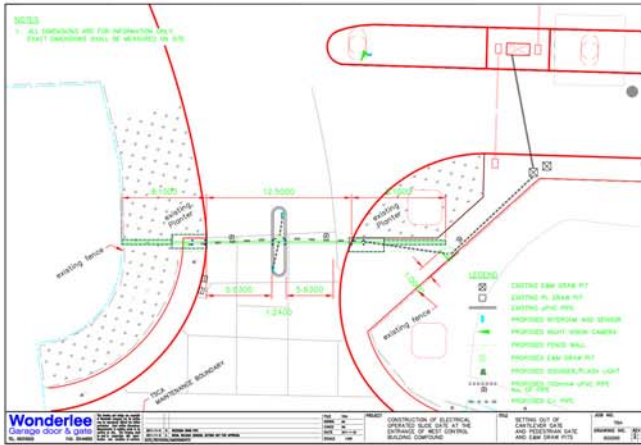

Cantilever gate

No wheels, no track, ideal for large entrance with sloping floor lever

General setting out

Gate setting out

Fixing detail

Wheel & rollers

Installation detail

Production drawing

Attention to detail

Completed with fencing & surveillance cam