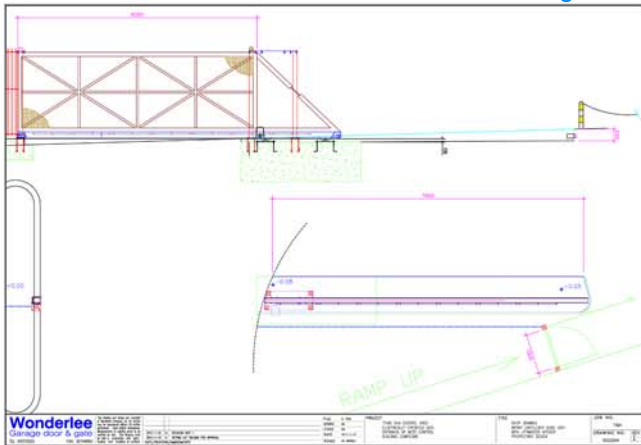

Cantilever gate

No wheels, no track, ideal for large entrance with sloping floor lever

General setting out

Gate setting out

Fixing detail

Wheel & rollers

Installation detail

Production drawing