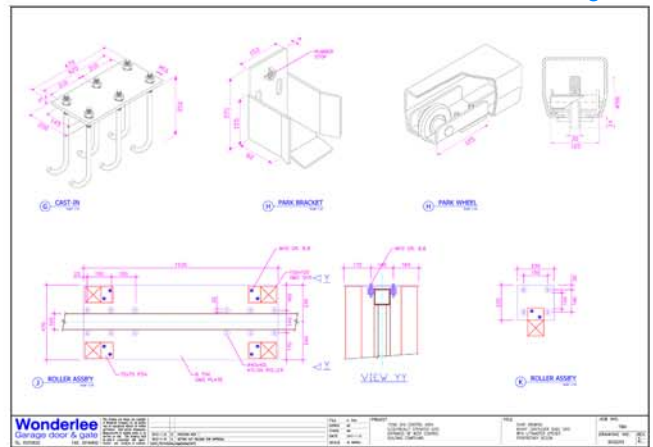

Cantilever gate

No wheels, no track, ideal for large entrance with sloping floor lever

General setting out

Gate setting out

Fixing detail

Wheel & rollers

Installation detail

Production drawing